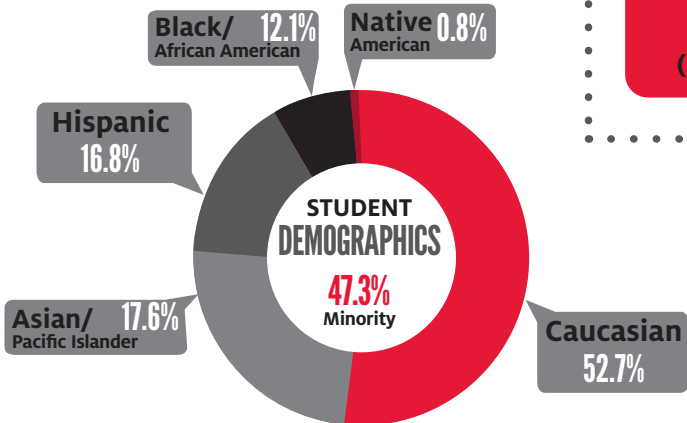

ESTIMATED COST OF ATTENDANCE

Texas Resident Tuition	Non-Resident Tuition
$34,930 (Full-Time)	$49,748 (Full-Time)
$31,061 (Part-Time)	$43,967 (Part-Time)

2022-2023