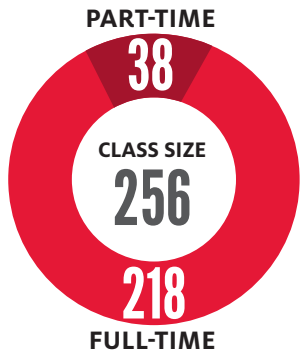

AT-A-GLANCE