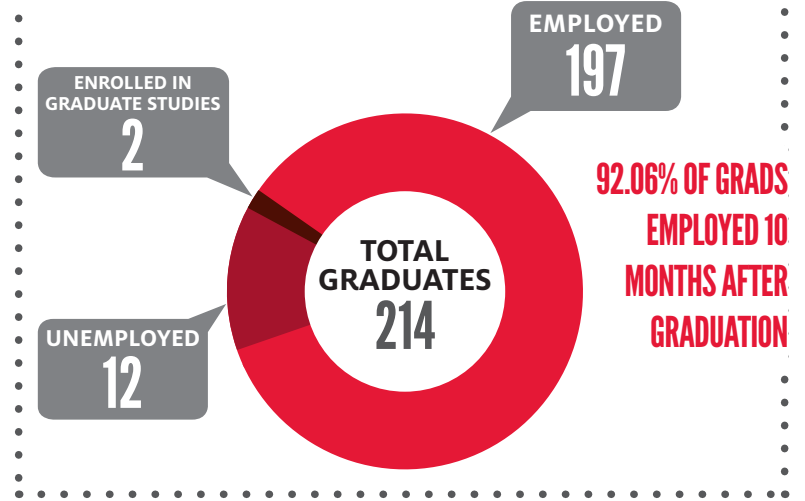

EMPLOYMENT 10 MONTHS AFTER GRADUATION CLASS OF 2021