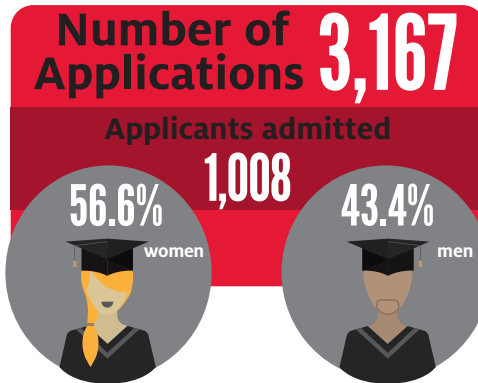

AT-A-GLANCE